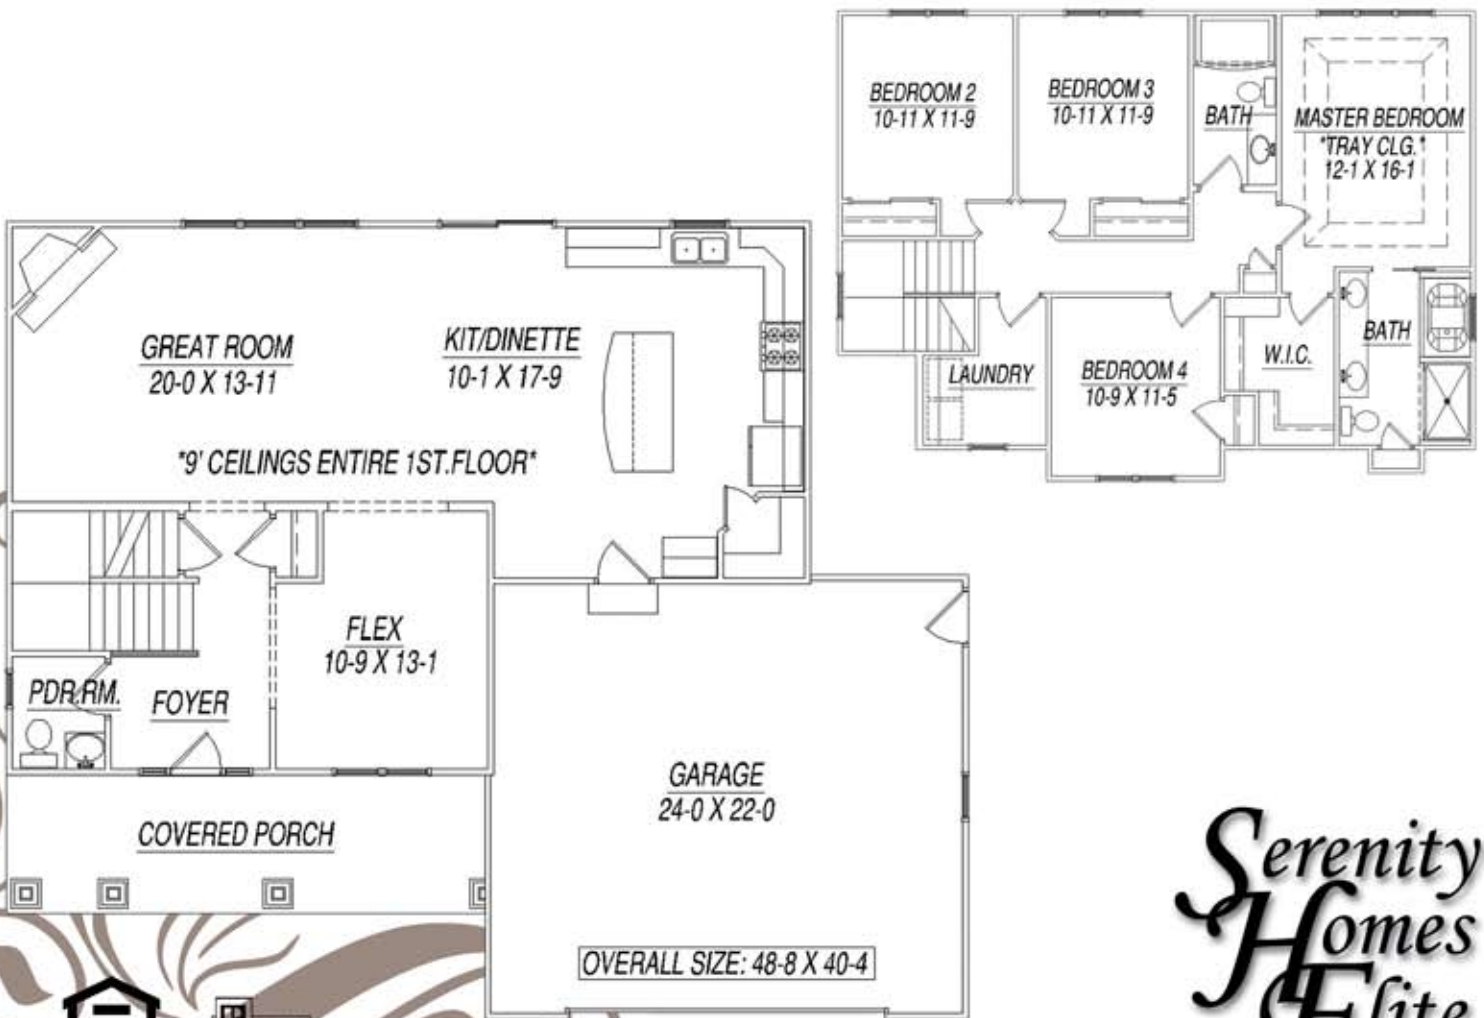

The "Scarlett"

2121 square feet

Serenity
Homes
Elite