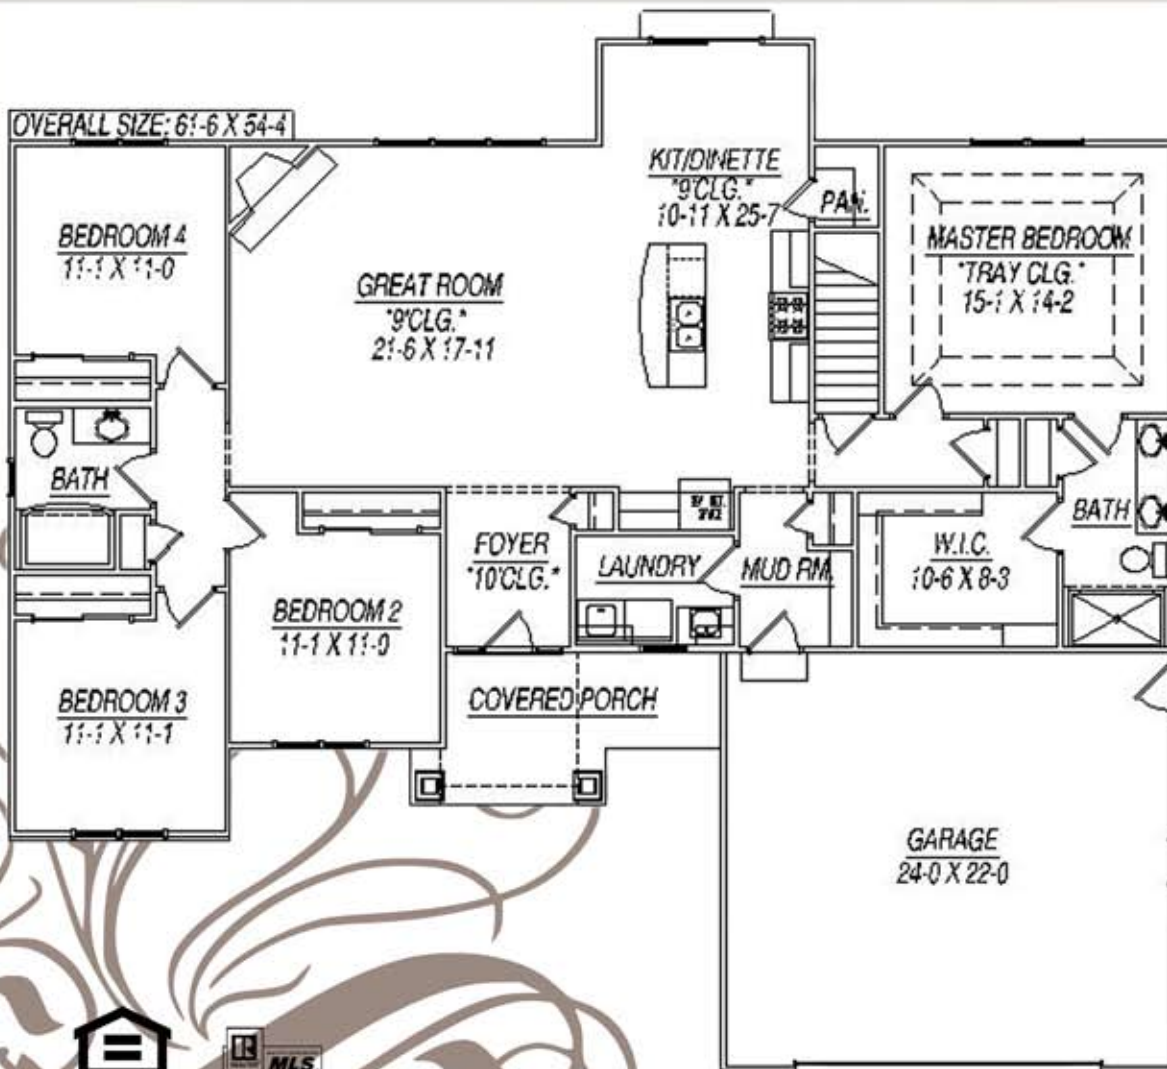

The "Sawyer"

1891 square feet

Serenity
Homes
Elite