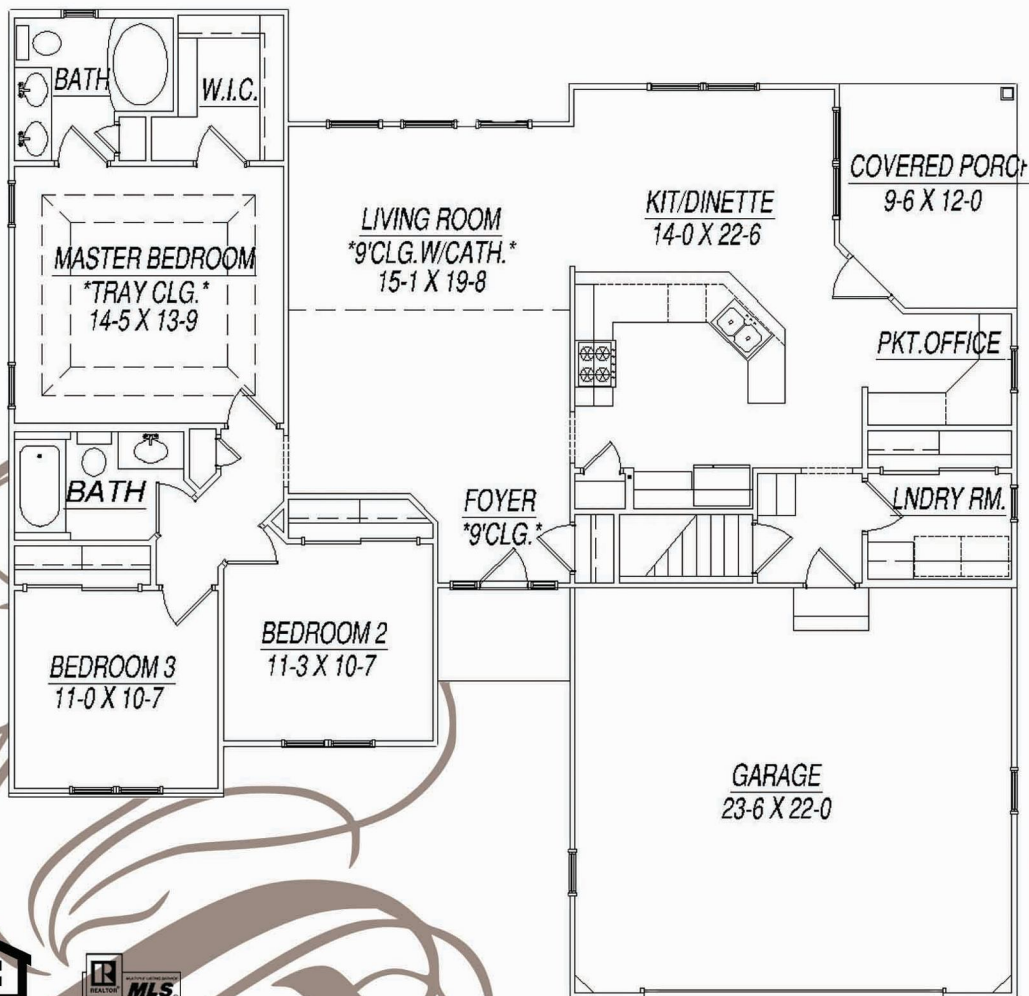

The "Marloe"

1604 square feet

Serenity
Homes
Elite