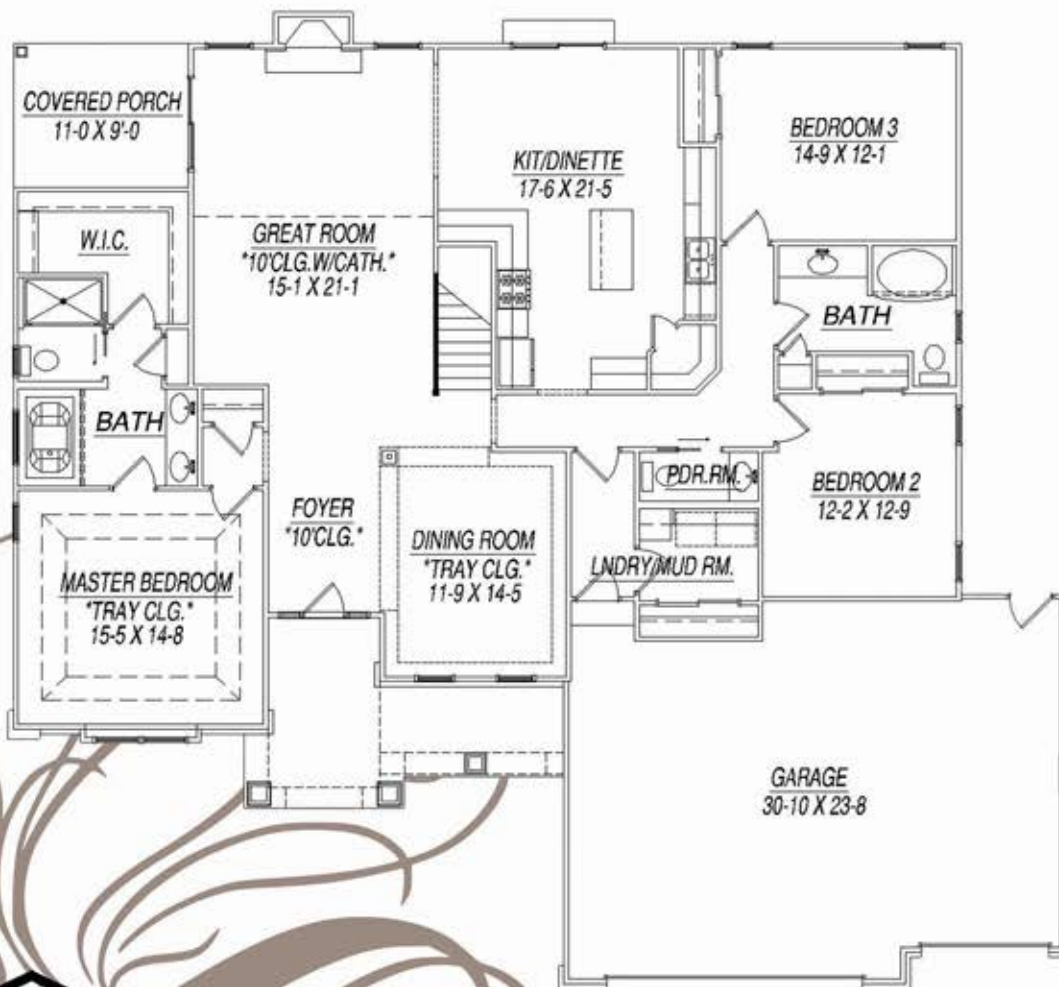

# The "Madeline"

2208 square feet

Serenity  
Homes  
Elite