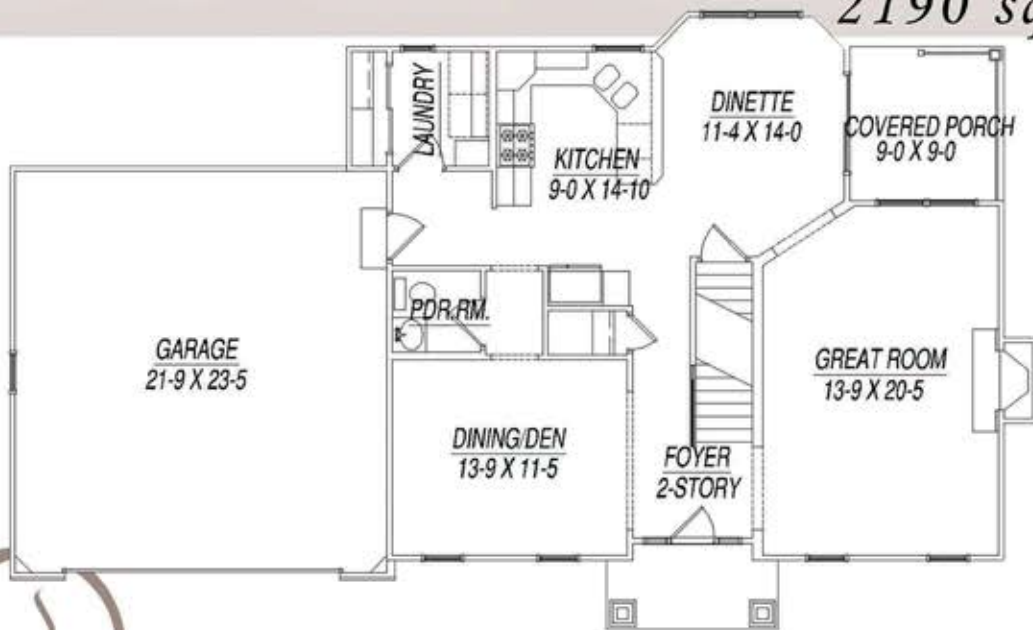

# The "Harper"

2190 square feet

Serenity  
Homes  
Elite