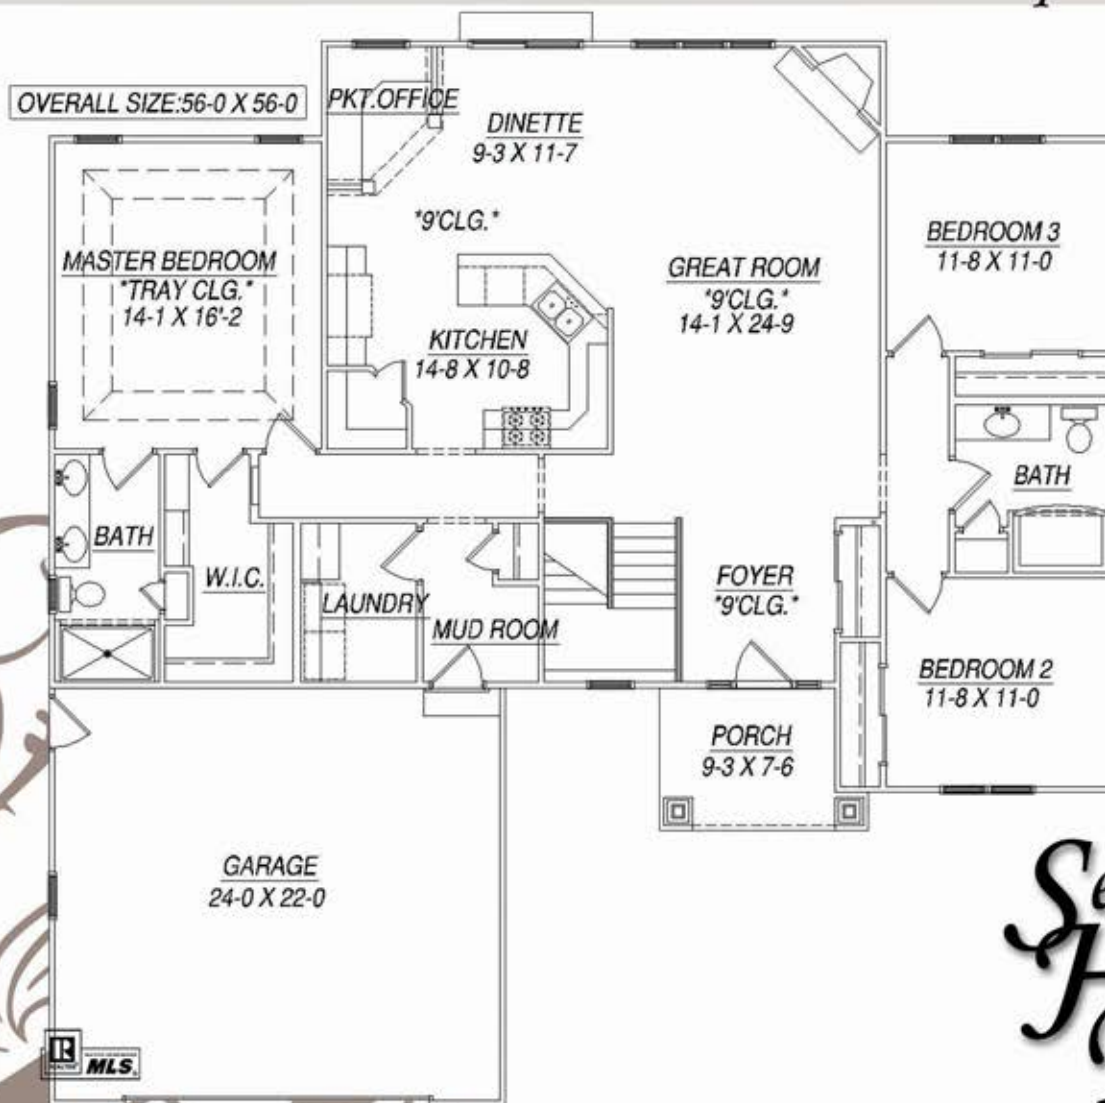

The "Everly"

1853 square feet

Serenity
Homes
Elite