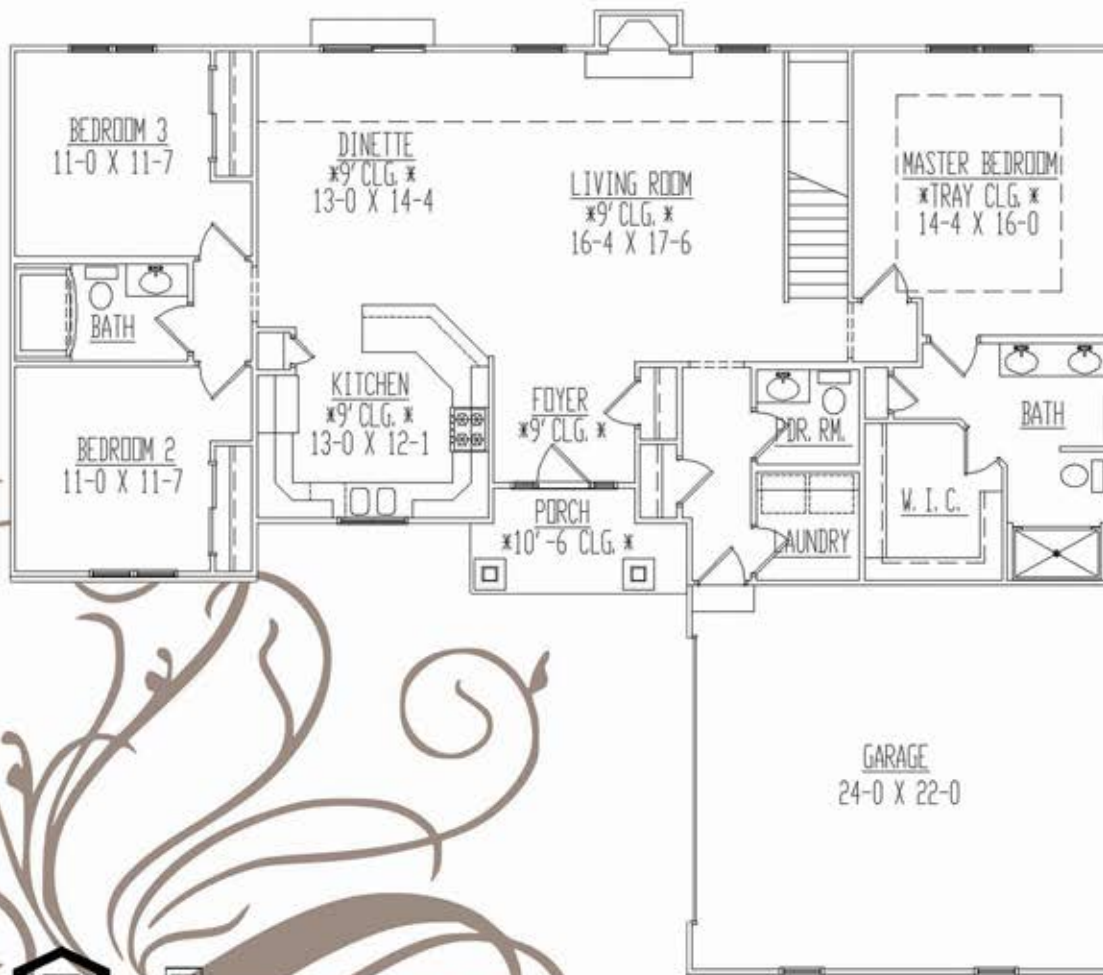

The "Eden"

1804 square feet

Serenity
Homes
Elite