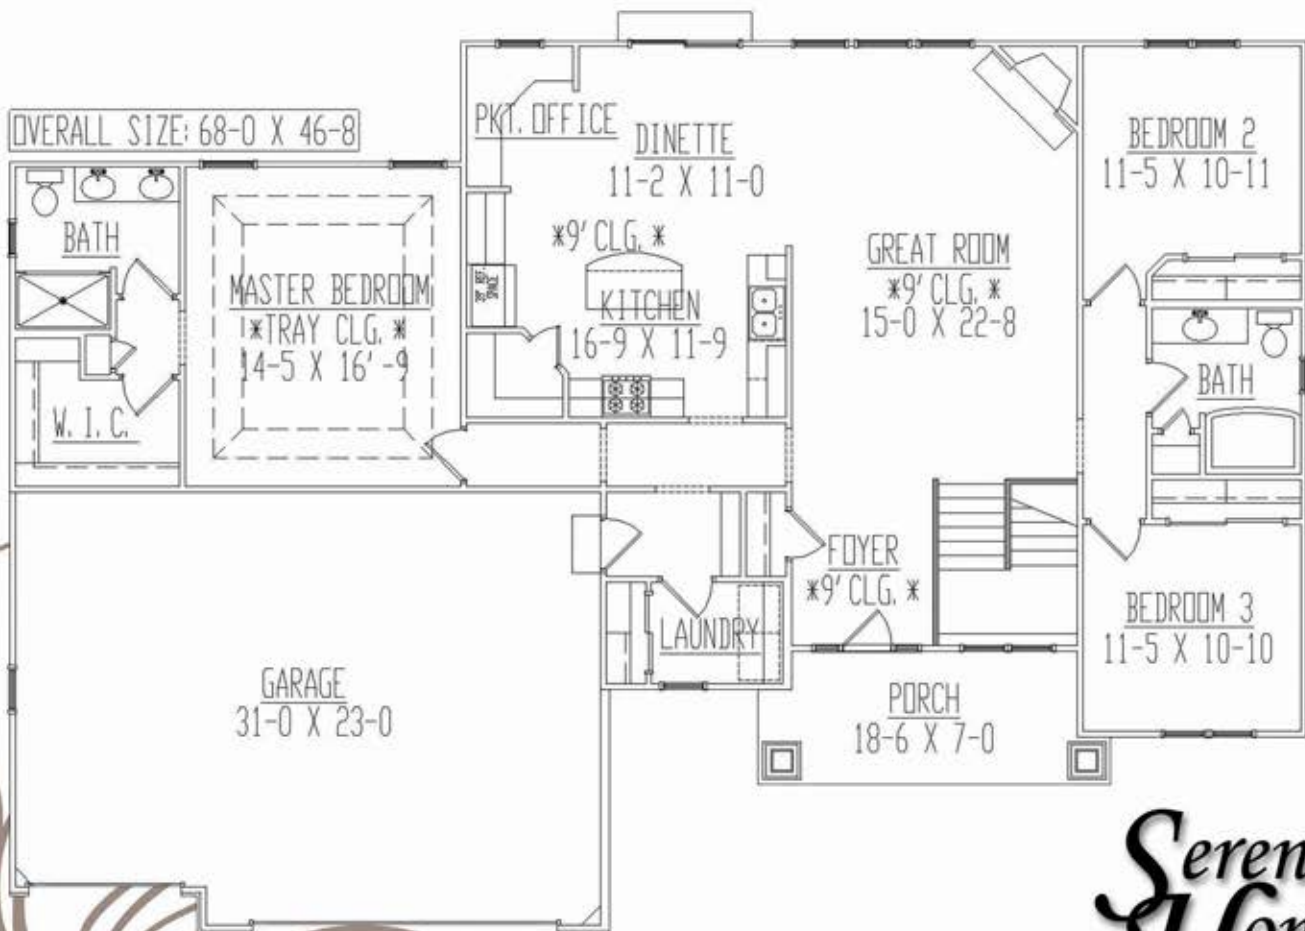

The "Bella"

1842 square feet

Serenity
Homes
Elite