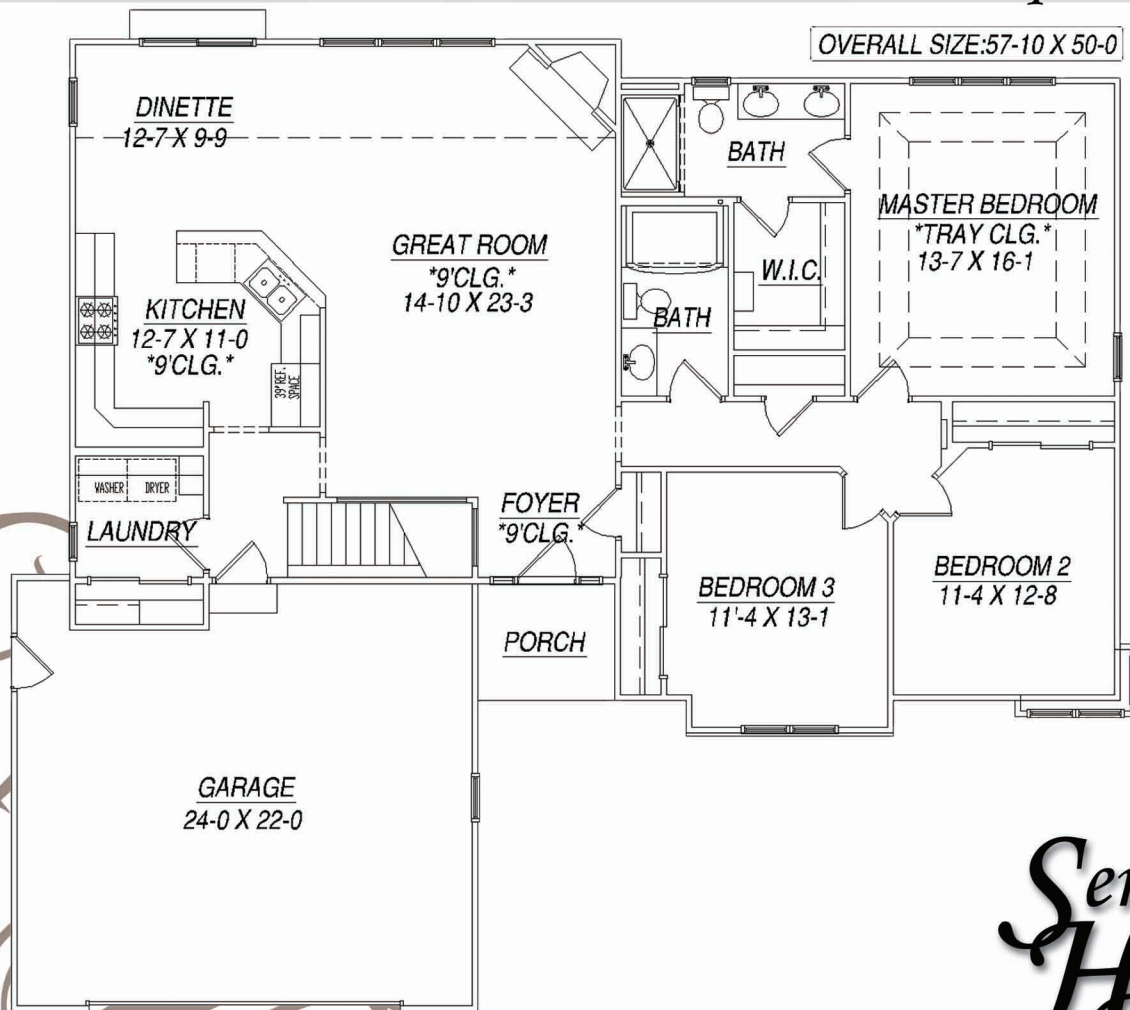

The "Autumn"

1651 square feet

Serenity
Homes
Elite